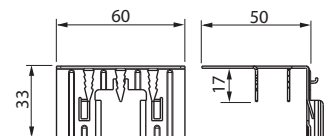

AS26.24

Namn: **Regelfäste**
 Regelfäste för Dubbelskiva
 System Ideal

Typ: AS26.24
 EAN: 6418677335914
 E-nr: 1422235

Beskrivning: Truss fixture AS26.24 is used with the boxes AU60 and AU 60.1 in double board walls. The truss fixture includes nailing plate, which can also be attached using screws.

Förpackning: 10/100
 Enhet: st

ETIM

ETIM 7 EC002328 (EC002328)

ETIM 7

Suitable for built-in installation box yes
 Type of accessory Other