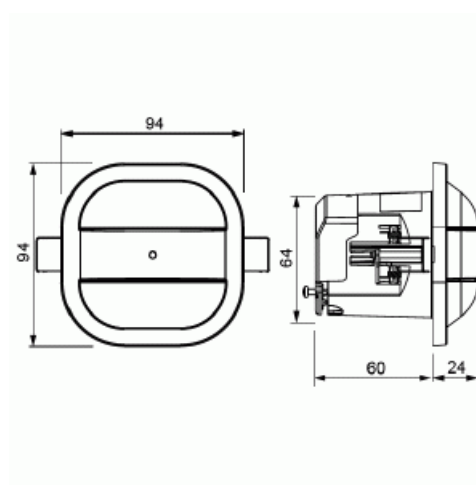

Närvarodetektor Universal BT DALI

10m i diameter (höjd 3m) För utrymmen som kontor, klassrum, Programmemring via Blåtand

Type: 6819/35-24-500

EI-Number: 1301059

Product ID: 2CKA006800A2747

GTIN: 4011395217696

"DALI ihop med blåtand ger utökad funktionallitet så som mjukstart, mjukstopp av belysningen, konstantljusstyrning, tavelbelysning mm. Det inbyggda reläet kan styra venrillation. För att komma åt vissa funktioner krävs Sidoanslutningsdonet 6494-500 (13 011 43). För infällt montage. Täcker diameter 10m (3m montagehöjd. Paramererisering gör direkt på apparaten eller via handhållen IR-sändare 6843 (13 000 43)

FAQ:

How many dali loops does a master generate?

=> 1 DALI line, broadcast communication

Is it a normal dali loop at 64 addresses and 250ma?

=> yes, power supply at the master supports up to 45 DALI gears = 90 mA at the DALI line, additional DALI power supply up to 100 mA possible.

How many slaves can I hang on a master?

=> limited to 9 but you've to take care of the max. DALI current, DALI slave = 10 mA

Master and slave talking through the dali loop?

=> yes