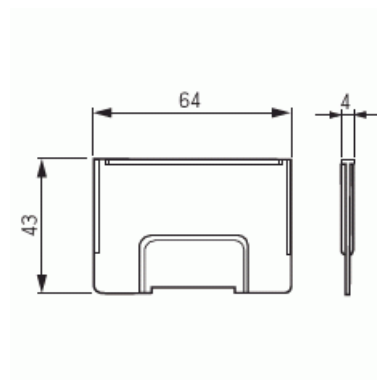

Mellanskiva

Type: PMR345

EI-Number: 1422312

Product ID: 2TKA130040G1

GTIN: 6410011523940

Technical specification

Packing

| | |
|----------|----------|
| Package: | 100/1000 |
| Unit: | PCS |